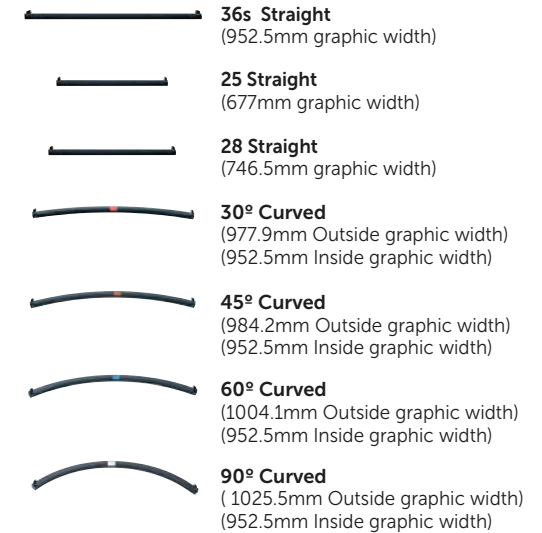

3m backwall configuration

You don't have to look like everyone else.

Curveframe creates a unique look to make you stand out.

Curveframe features:

- Light and easy to transport: a full 3m backwall packs compactly in 2 cases with wheels and cases convert into oval tables.
- Strong and universal frame: all tubes are universal making it easy to expand and reconfigure your stand with straight and curved frames to help create different looks.
- Simple and toolless set up – the connection system allows you to assemble tubes quickly and easily. The panels will then snap into precise alignment thanks to our clever polarized magnets.

Horizontal Tubes

(2268mm vertical graphic height for all tubes)

Oval Case

Be different. Shine out from the crowd.

Let your personality shine through with backlit panels.

Curveframe is designed to maximise your brand presence, and our fully backlit panels certainly do that. They are perfect for feature panels and towers.