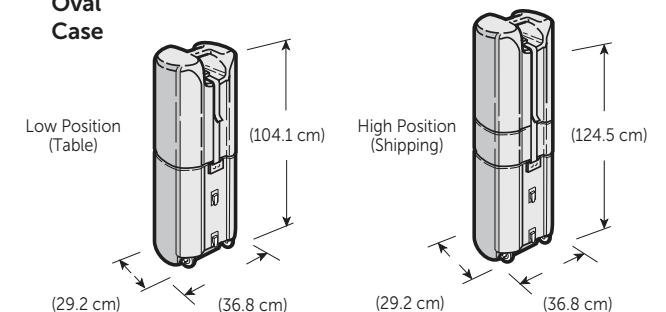

You don't have to look like everyone else.

Curveframe creates a unique look to make you stand out.

Curveframe features:

- Light and easy to transport: a full 3m backwall packs compactly in 2 cases with wheels and cases convert into oval tables.
- Strong and universal frame: all tubes are universal making it easy to expand and reconfigure your stand with straight and curved frames to help create different looks.
- Simple and toolless set up – the connection system allows you to assemble tubes quickly and easily. The panels will then snap into precise alignment thanks to our clever polarized magnets.

Horizontal Tubes

(2268mm vertical graphic height for all tubes)

Oval Case